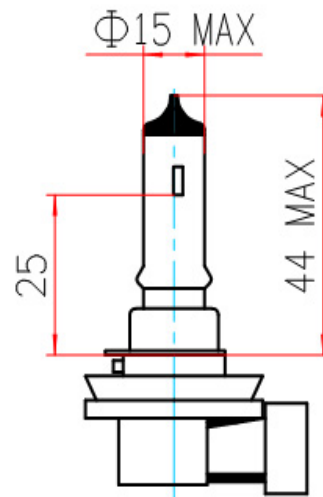

Halogen headlamp EB711

12v-55wH11 Cap

• Material:	quartz glass
• Voltage:	12v
• Wattage:	62W max.
• Life B3:	250
• Life Tc:	500
• Colour temperature:	3250 lm

Item No.	Light	Base	Max length (mm)	Light center length (mm)	Max. bulb diameter (mm)	Luminous flux
EB711	Warm white	PGJ19-2	44	25 ± 0.6	15	$1350 \pm 10\%$